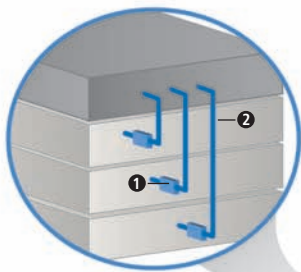

Raises Productivity while Enhancing Security

Lowest costs, increases productivity while reducing mean-time-to-repair

- Reduces expensive downtime by providing out-of-band access in emergencies
- Virtual Media gives users virtual access to storage media and enables them to exchange information between remote users and target servers – through the KVM connection – via the server's USB port
- Minimizes expensive and inconvenient travel to remote locations
- Common Web browser interface for remote and local access
- Remotely controls power to servers with optional remote power strips
- Operates with select Paragon® and Dominion KX I CIMs

Secure

- Secure Linux-based appliance
- 128-bit SSL AES or RC4 encryption
- All data encrypted, including video transmissions and Virtual Media
- Local or centralized authentication with LDAP, RADIUS or Active Directory® support
- Configurable user and group permissions for server access and control
- Local and remote access logged and authenticated
- Uses configurable TCP port to preserve strict firewall settings
- Supports strong password protection
- Dual-stack networking: IPv4 and IPv6