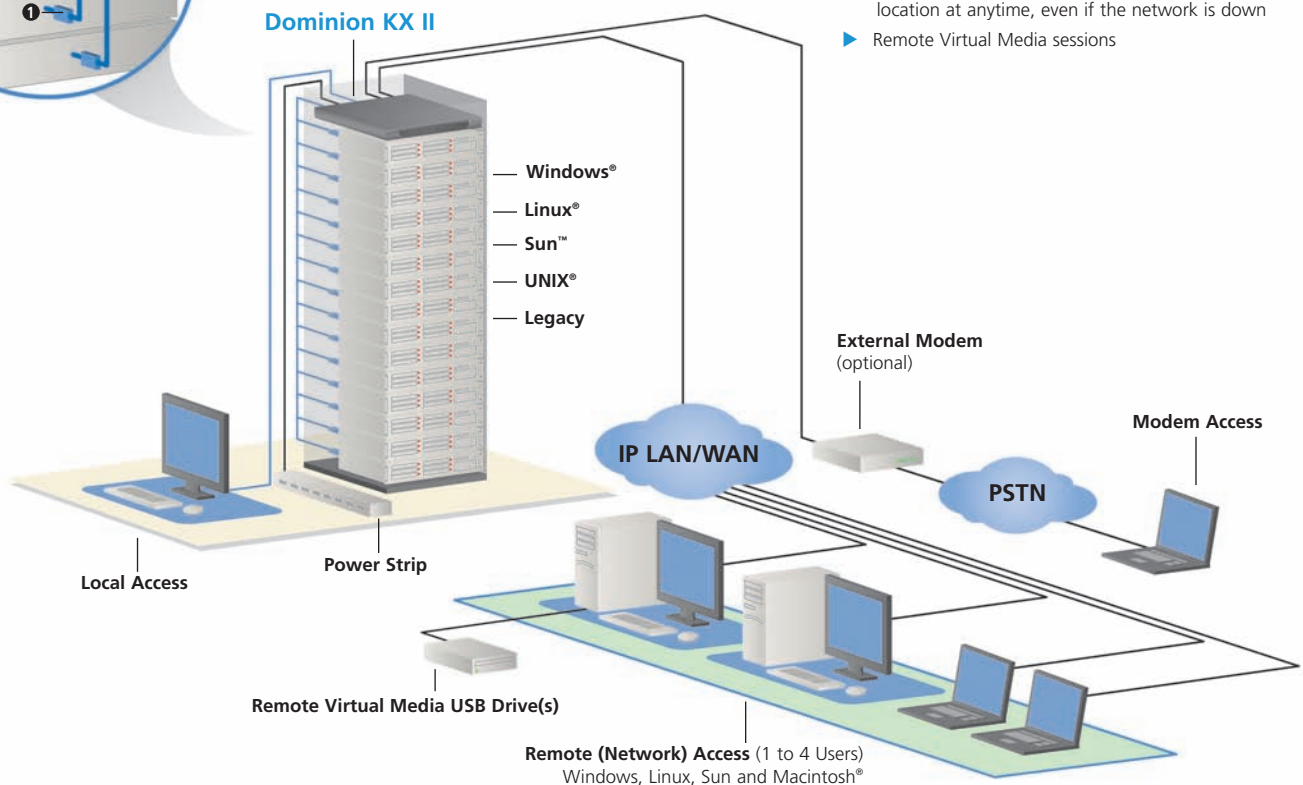

Secure

- ▶ Secure Linux-based appliance
- ▶ 128-bit SSL AES or RC4 encryption
- ▶ All data encrypted, including video transmissions and Virtual Media
- ▶ Local or centralized authentication with LDAP, RADIUS or Active Directory® support
- ▶ Configurable user and group permissions for server access and control
- ▶ Local and remote access logged and authenticated
- ▶ Uses configurable TCP port to preserve strict firewall settings
- ▶ Supports strong password protection
- ▶ Dual-stack networking: IPv4 and IPv6

- 1 Computer Interface Module (CIM)
- 2 Cat5 Cable

In the diagram below, Dominion KX II provides:

- ▶ Secure local access at the rack
- ▶ Secure, remote IP-based network access from any location within or outside the data center
- ▶ Remote access via external modem from any location at anytime, even if the network is down
- ▶ Remote Virtual Media sessions

Easy to Install, Easy to Use

Easy to install and scale

- ▶ Easy installation – plug-and-play appliance, up and running in minutes
- ▶ One Dominion KX II device manages an entire rack or row of servers
- ▶ Hot-swap functionality allows users to add, relocate and swap components without disruption as your data center grows
- ▶ Deploy individually or integrate with any of Raritan's enterprise-wide data center solutions, using CommandCenter® Secure Gateway (CC-SG)

Features

- ▶ One, two or four remote KVM-over-IP channels
- ▶ Highest port density in the industry – models available with eight, 16, 32 and 64 ports
- ▶ Dual power supplies with failover
- ▶ Dual gigabit Ethernet ports with failover
- ▶ Browser-based local user port for at-the-rack access
- ▶ SNMP management and syslog logging
- ▶ Plug-and-play installation
- ▶ Platform Independent - CIMs available for PS/2, USB, USB with Virtual Media, Sun™ and Sun USB
- ▶ Flash firmware upgrades
- ▶ External modem for emergency access