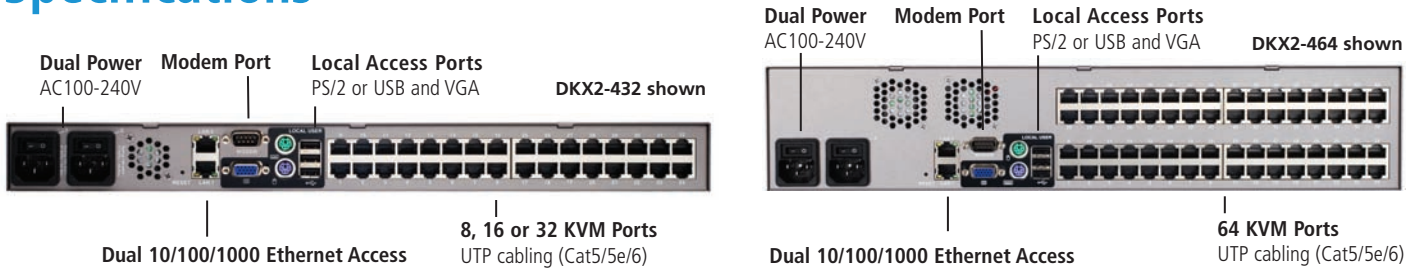

Specifications

Dominion KX II Model	Description	Dimensions - (WxDxH)	Weight	Power
DKX2-464	64 server ports, 4 remote users, 1 local port for use at the rack	17.3" x 11.4" x 3.5"; 439 x 290 x 90mm	13.73 lbs; 6.24kg	Dual Power 100V/240V 47/63Hz 1.5A
DKX2-432	32 server ports, 4 remote users, 1 local port for use at the rack	17.3" x 11.4" x 1.75"; 439 x 290 x 44mm	9.48 lbs; 4.3kg	Dual Power 100V/240V 50/60Hz 1A
DKX2-416	16 server ports, 4 remote users, 1 local port for use at the rack	17.3" x 11.4" x 1.75"; 439 x 290 x 44mm	9.04 lbs; 4.1kg	Dual Power 100V/240V 50/60Hz 1A
DKX2-232	32 server ports, 2 remote users, 1 local port for use at the rack	17.3" x 11.4" x 1.75"; 439 x 290 x 44mm	9.0 lbs; 4.1kg	Dual Power 100V/240V 50/60Hz 0.6A
DKX2-216	16 server ports, 2 remote users, 1 local port for use at the rack	17.3" x 11.4" x 1.75"; 439 x 290 x 44mm	8.65 lbs; 3.9kg	Dual Power 100V/240V 50/60Hz 0.6A
DKX2-132	32 server ports, 1 remote user, 1 local port for use at the rack	17.3" x 11.4" x 1.75"; 439 x 290 x 44mm	9.0 lbs; 4.1kg	Dual Power 100V/240V 50/60Hz 0.6A
DKX2-116	16 server ports, 1 remote user, 1 local port for use at the rack	17.3" x 11.4" x 1.75"; 439 x 290 x 44mm	8.65 lbs; 3.9kg	Dual Power 100V/240V 50/60Hz 0.6A
DKX2-108	8 server ports, 1 remote user, 1 local port for use at the rack	17.3" x 11.4" x 1.75"; 439 x 290 x 44mm	8.58 lbs; 3.9kg	Dual Power 100V/240V 50/60Hz 0.6A

Computer Interface Modules (CIMs)

CIM Model	Description	Dimensions - WxDxH	Weight
D2CIM-DVUSB	Dual USB CIM for BIOS Virtual Media and Absolute Mouse Synchronization	1.7" x 3.5" x 0.8"; 43 x 90 x 19mm	0.25lb; 0.11 kg
D2CIM-VUSB	USB CIM for Virtual Media, Absolute Mouse Synchronization	1.3" x 3.0" x 0.6"; 33 x 76 x 15mm	0.20lb; 0.09 kg
DCIM-PS2	CIM for PS/2	1.3" x 3.0" x 0.6"; 33 x 76 x 15mm	0.20lb; 0.09 kg
DCIM-SUN	CIM for Sun	1.3" x 3.0" x 0.6"; 33 x 76 x 15mm	0.20lb; 0.09 kg
DCIM-USBG2	CIM for USB and Sun USB	1.3" x 3.0" x 0.6"; 33 x 76 x 15mm	0.20lb; 0.09 kg
D2CIM-PWR	CIM for remote power management	1.3" x 3.0" x 0.6"; 33 x 76 x 15mm	0.20lb; 0.09 kg
P2CIM-SER	Paragon II / Dominion KX II CIM for serial (ASCII) devices	1.3" x 3.0" x 0.6"; 33 x 76 x 15mm	0.20lb; 0.09 kg

Specifications for all Dominion KX II Models

Form Factor	1U and 2U full width, rack mountable (brackets included)
Operating Temperature	0° - 40°C (32° - 104°F)
Humidity	20% - 85% RH
Remote Connection	Network: Dual 10/100/1000 gigabit Ethernet Access; Dual-stack: IPv4 and IPv6 Modem Port: DB9(F) DTE Protocols: TCP/IP, HTTP, HTTPS, UDP, RADIUS, SNTP, DHCP, PAP, CHAP
Local Access Port	Video: HD15(F) VGA Keyboard/Mouse: Mini-DIN6(F) PS/2 and USB (F), 1 USB front, 3 USB rear
Sample Video Resolutions	PC text mode: 640x350, 640x480, 720x400 PC graphic mode: 640x480, 800x600, 1024x768, 1152x864, 1280x1024, 1600x1200 Sun™ video mode: 1024x768, 1152x864, 1152x900, 1280x1024

Warranty	Two Years with Advanced Replacement*